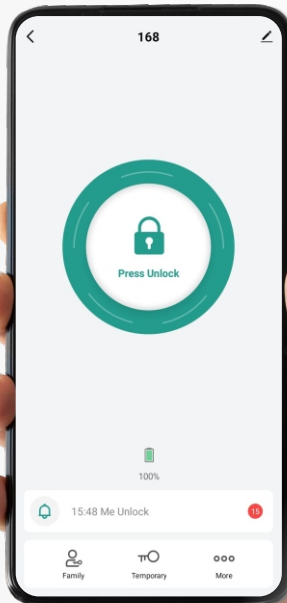

Realtime
Smart Door Lock

Smart WiFi Door Lock

Security 1st step to safe life

*Experience
smart*

Fingerprint
Unlock

RFID Card
Unlock

Password
Unlock

App
Unlock

WiFi
Smart Lock

Realtime
Smart

"Realtime Smart"

www.realtimebiometrics.com

Smart WiFi Door Lock

Security 1st step to safe life

Download "Realtime Smart"

Experience
smart

» Finger capacity	5000
» Card capacity	5000
» Password capacity	5000
» Identify mode	Fingerprint, card, password and combinations
» Communication	Wi-Fi
» APP	Supported
» User Validation	Supported
» OTP Option	Yes
» Working voltage	DC5V
» Working temperature	-10°C ~ +50°C
» Working humidity(RH)	20% ~ 80%
» Self-test function	Supported
» Power management	Sleep Mode
» Battery Backup	Yes